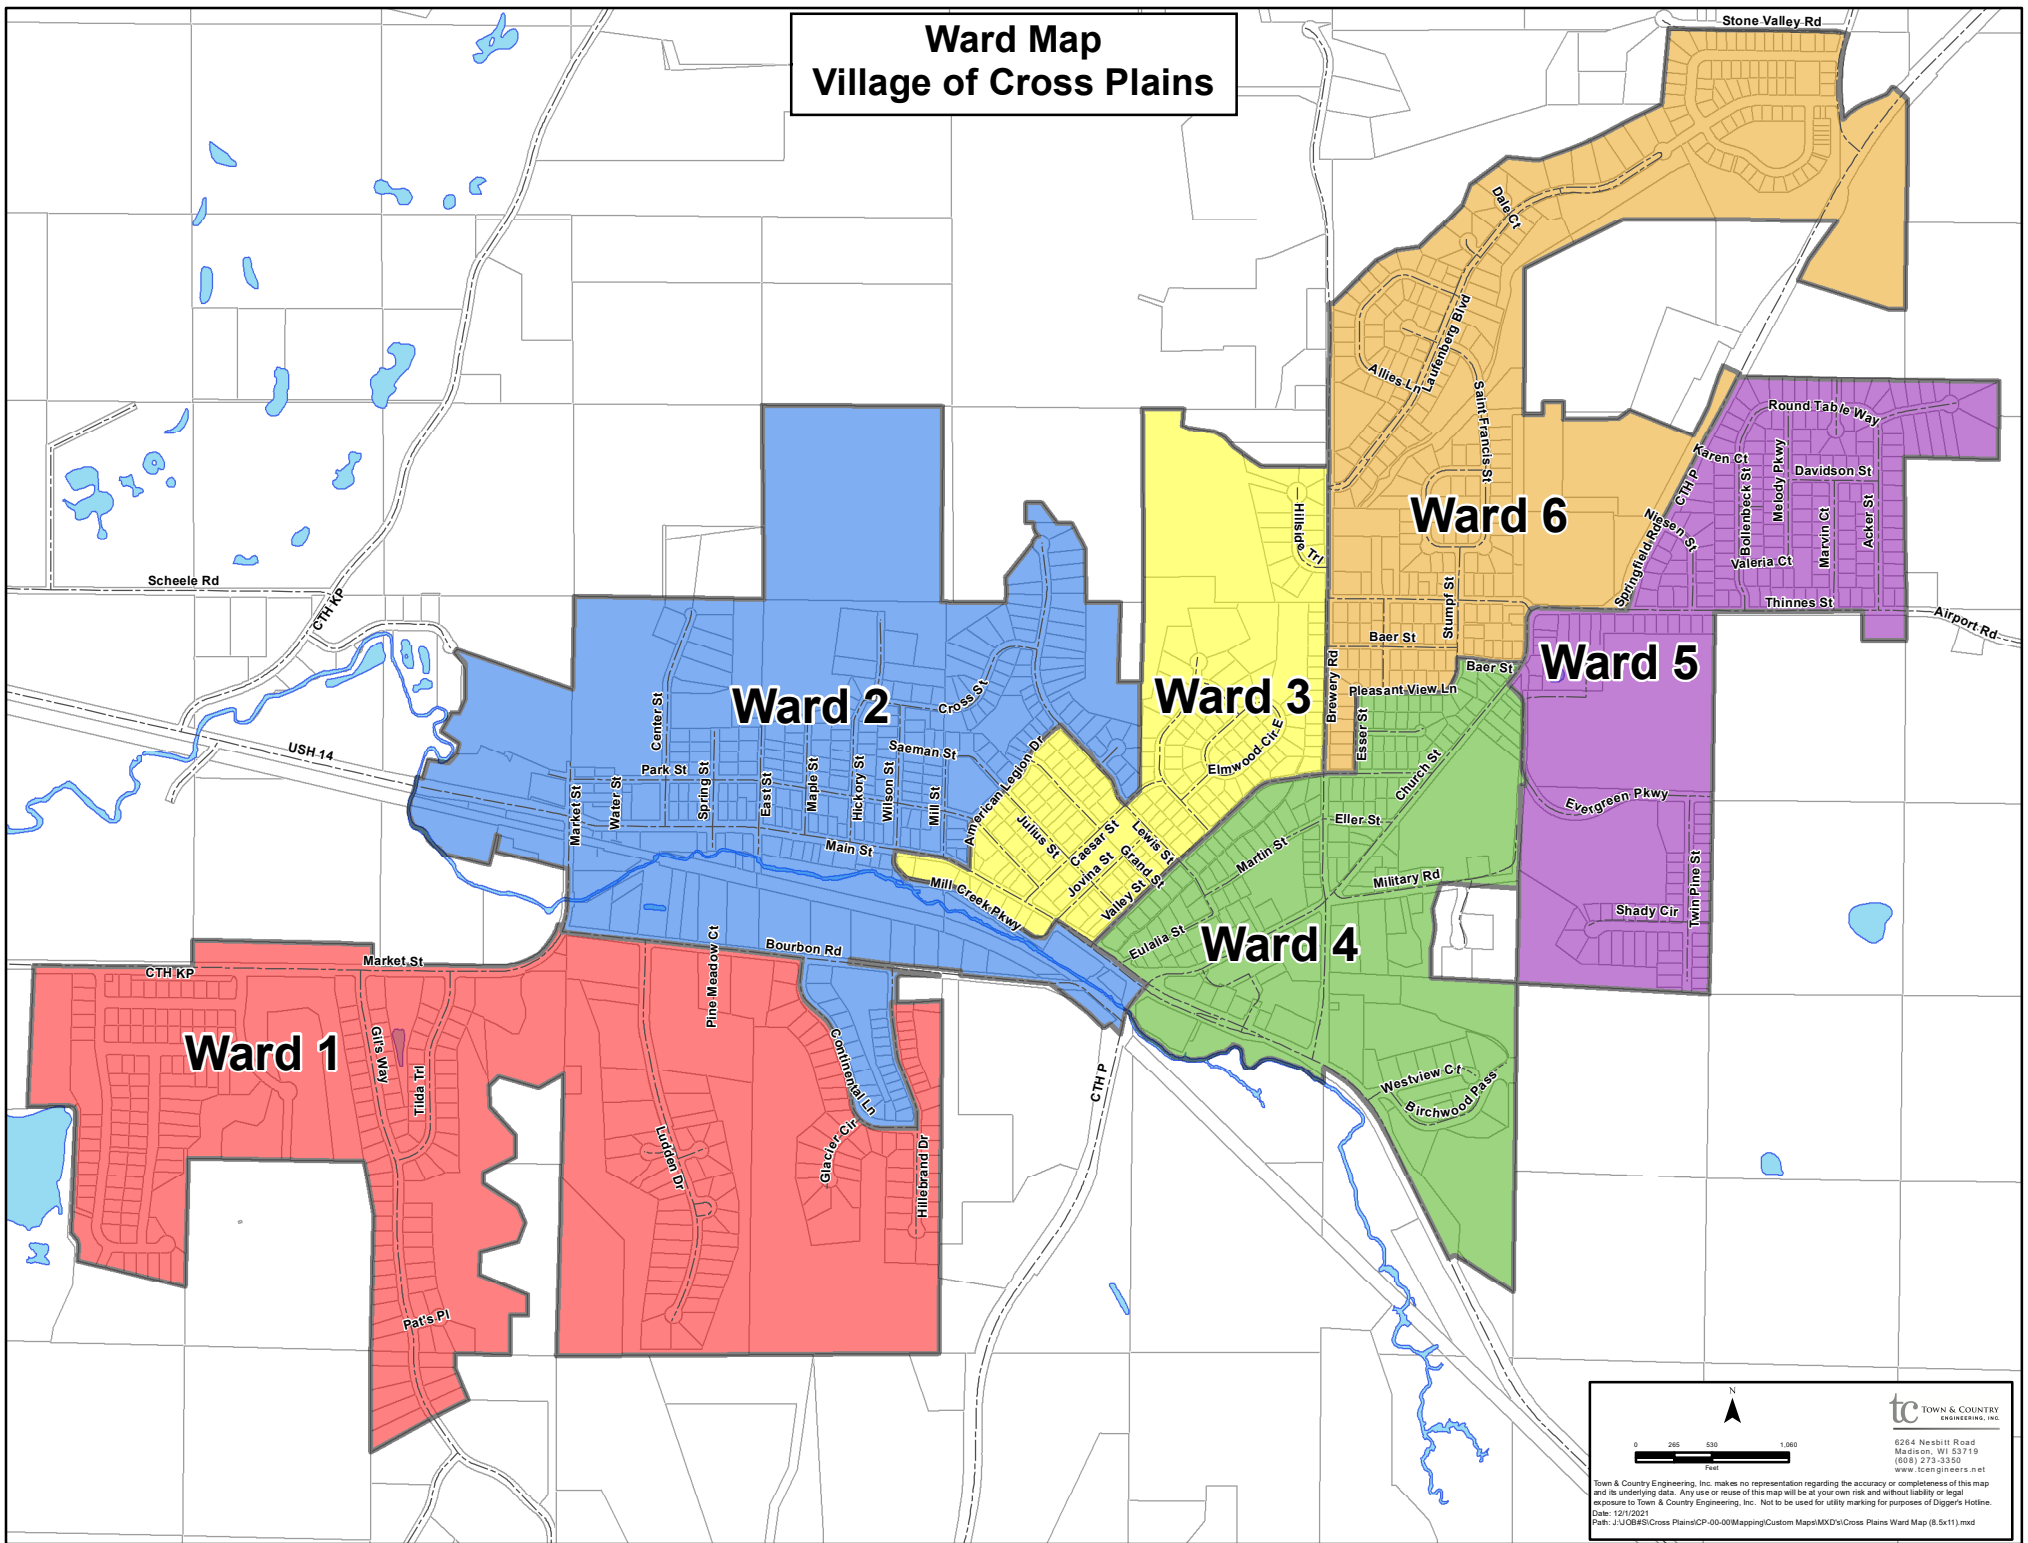

Ward Map Village of Cross Plains

Ward 1

Ward 2

Ward 3

Ward 4

Ward 5

Ward 6